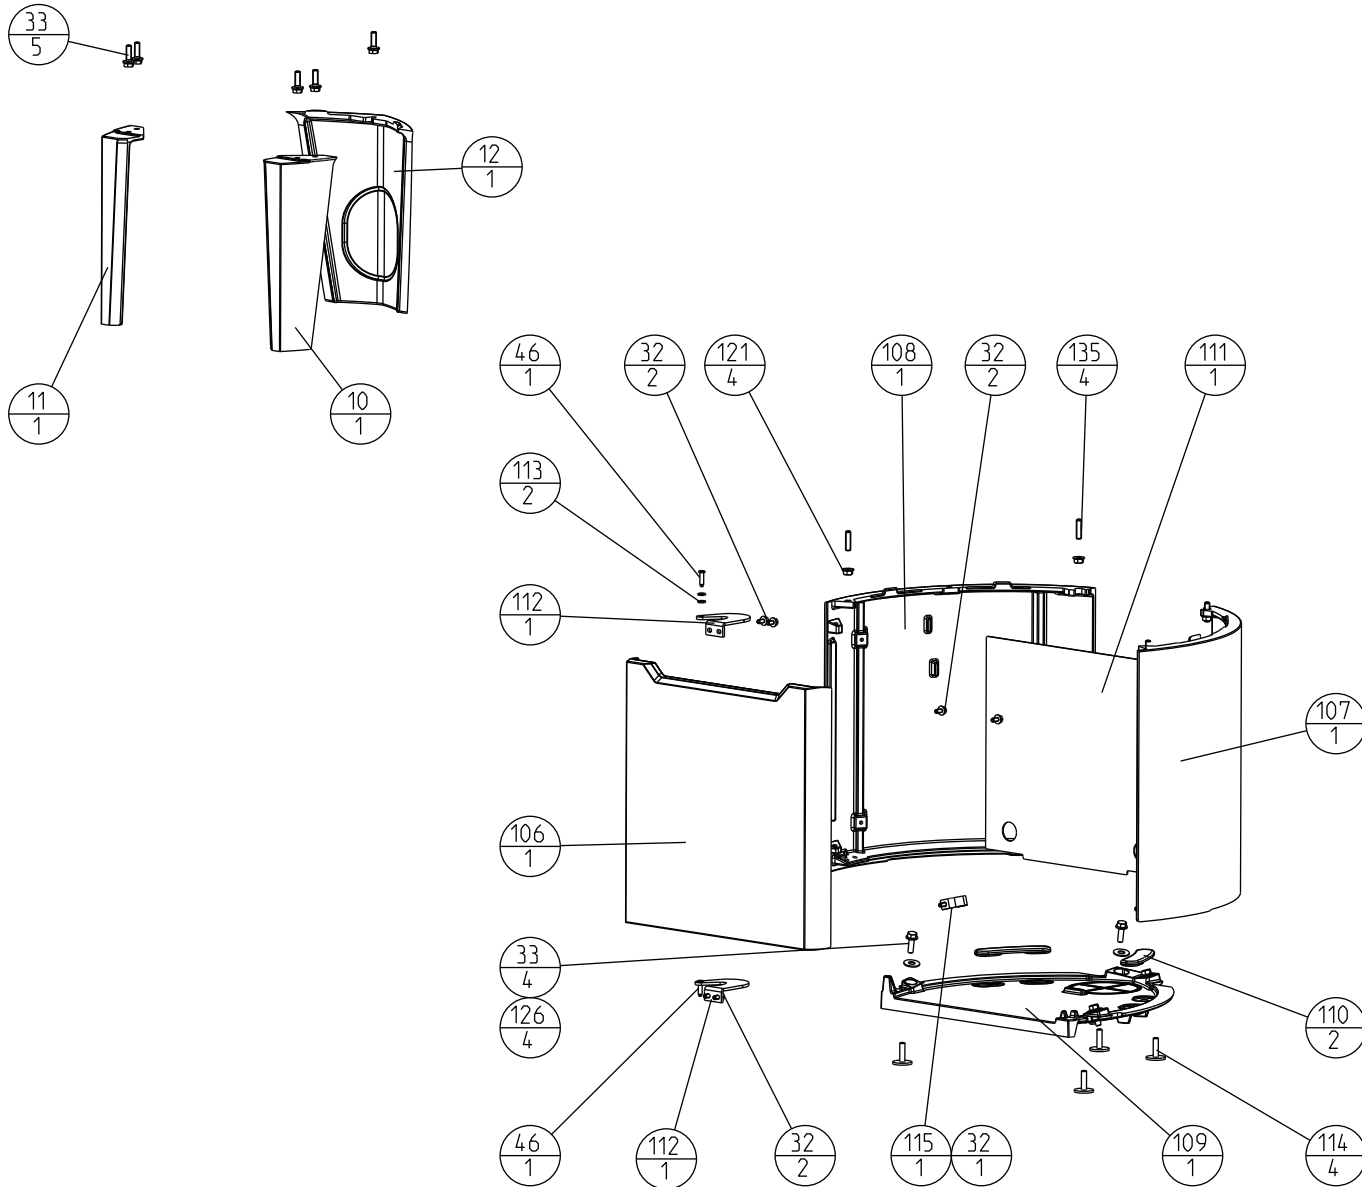

F 162 / F 163

F 164 / F 165

F 166 / F 167

Partlist, Jøtul F 160

Jøtul AS Fredrikstad, Norway	Draw. no: 900129-P14	Date: 11.06.2015