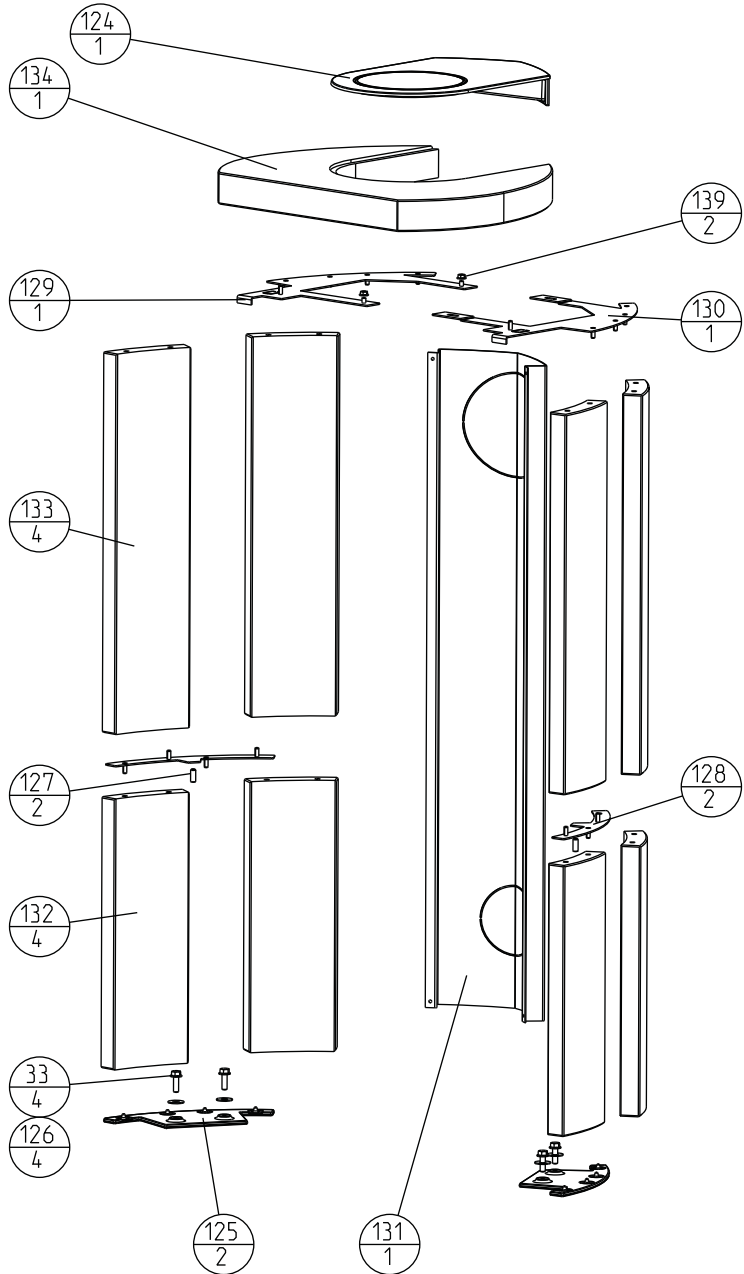

Date:  
11.06.2015

F 164 / F 165

Partlist, Jøtul F 160		
Jøtul AS Fredrikstad, Norway	Draw. no: 900129-P14	Date: 11.06.2015