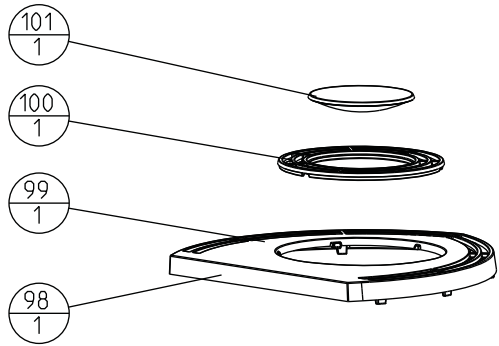

Partlist, Jøtul F 160

Jøtul AS
Fredrikstad, Norway

Draw. no:
900129-P14

Date:
11.06.2015